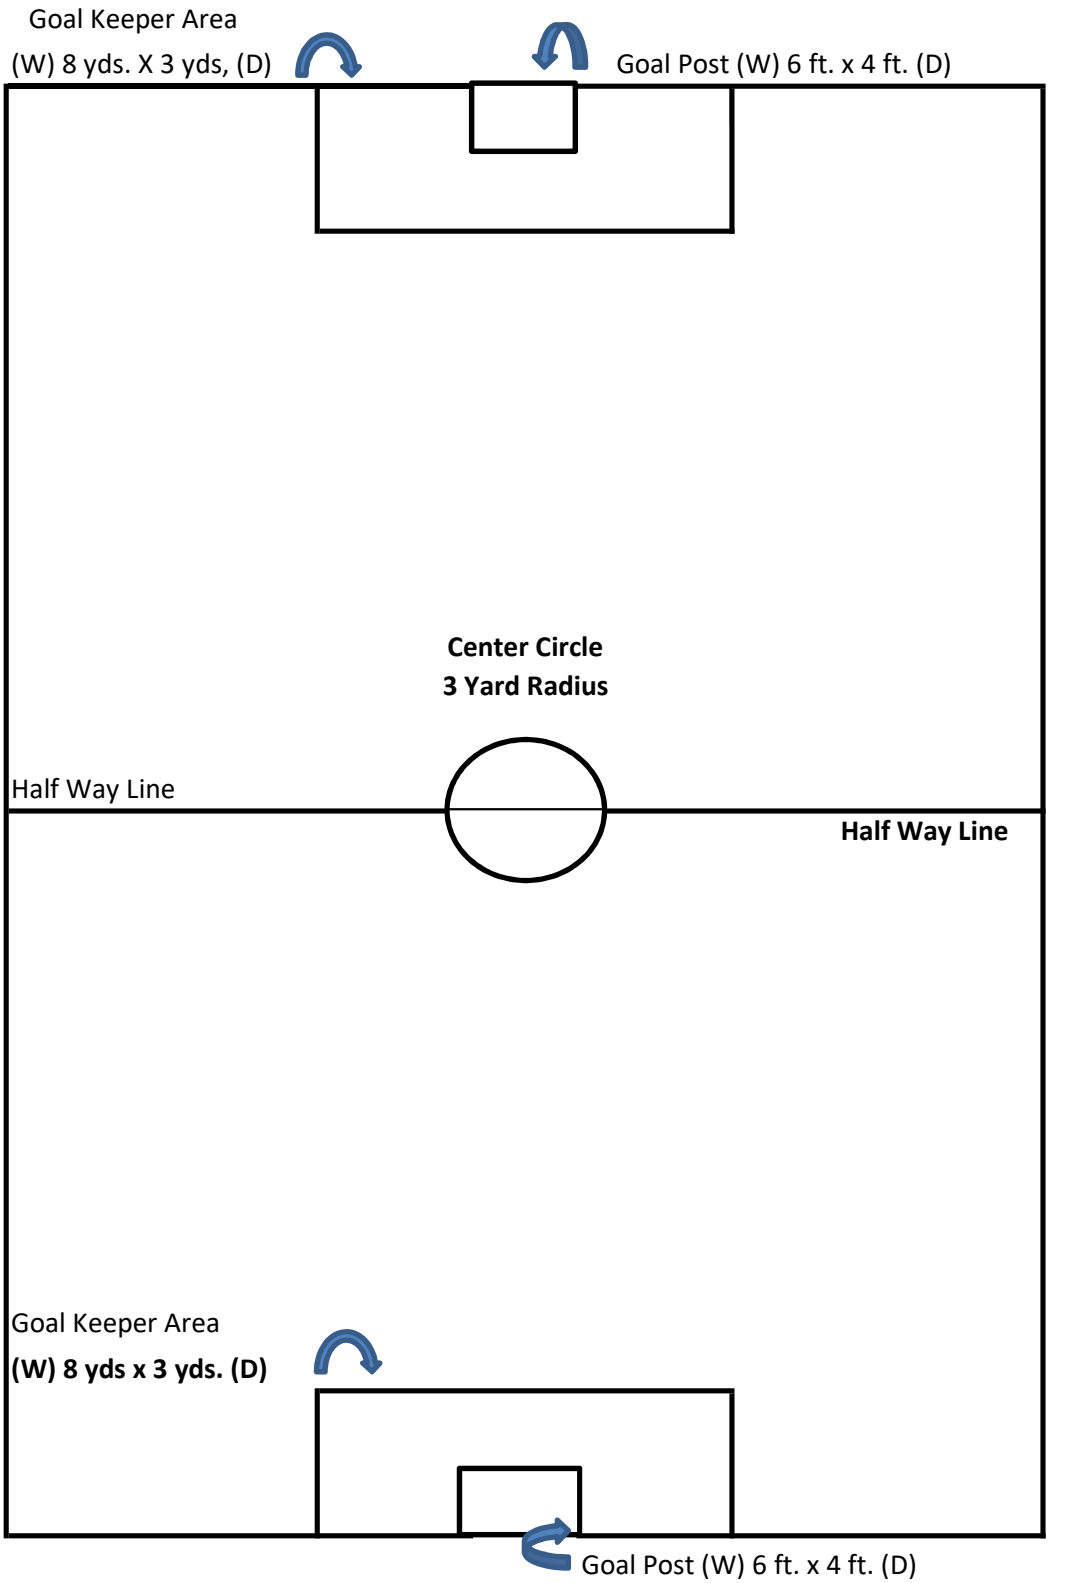

**U6 & U8
FIELD DIAGRAM**

20 / 30 YARDS

Small Field Dimension (w) 20 yds. X (L) 30 yds,

Large Field Dimension (w) 30 yds. X (L) 40 yds.

—