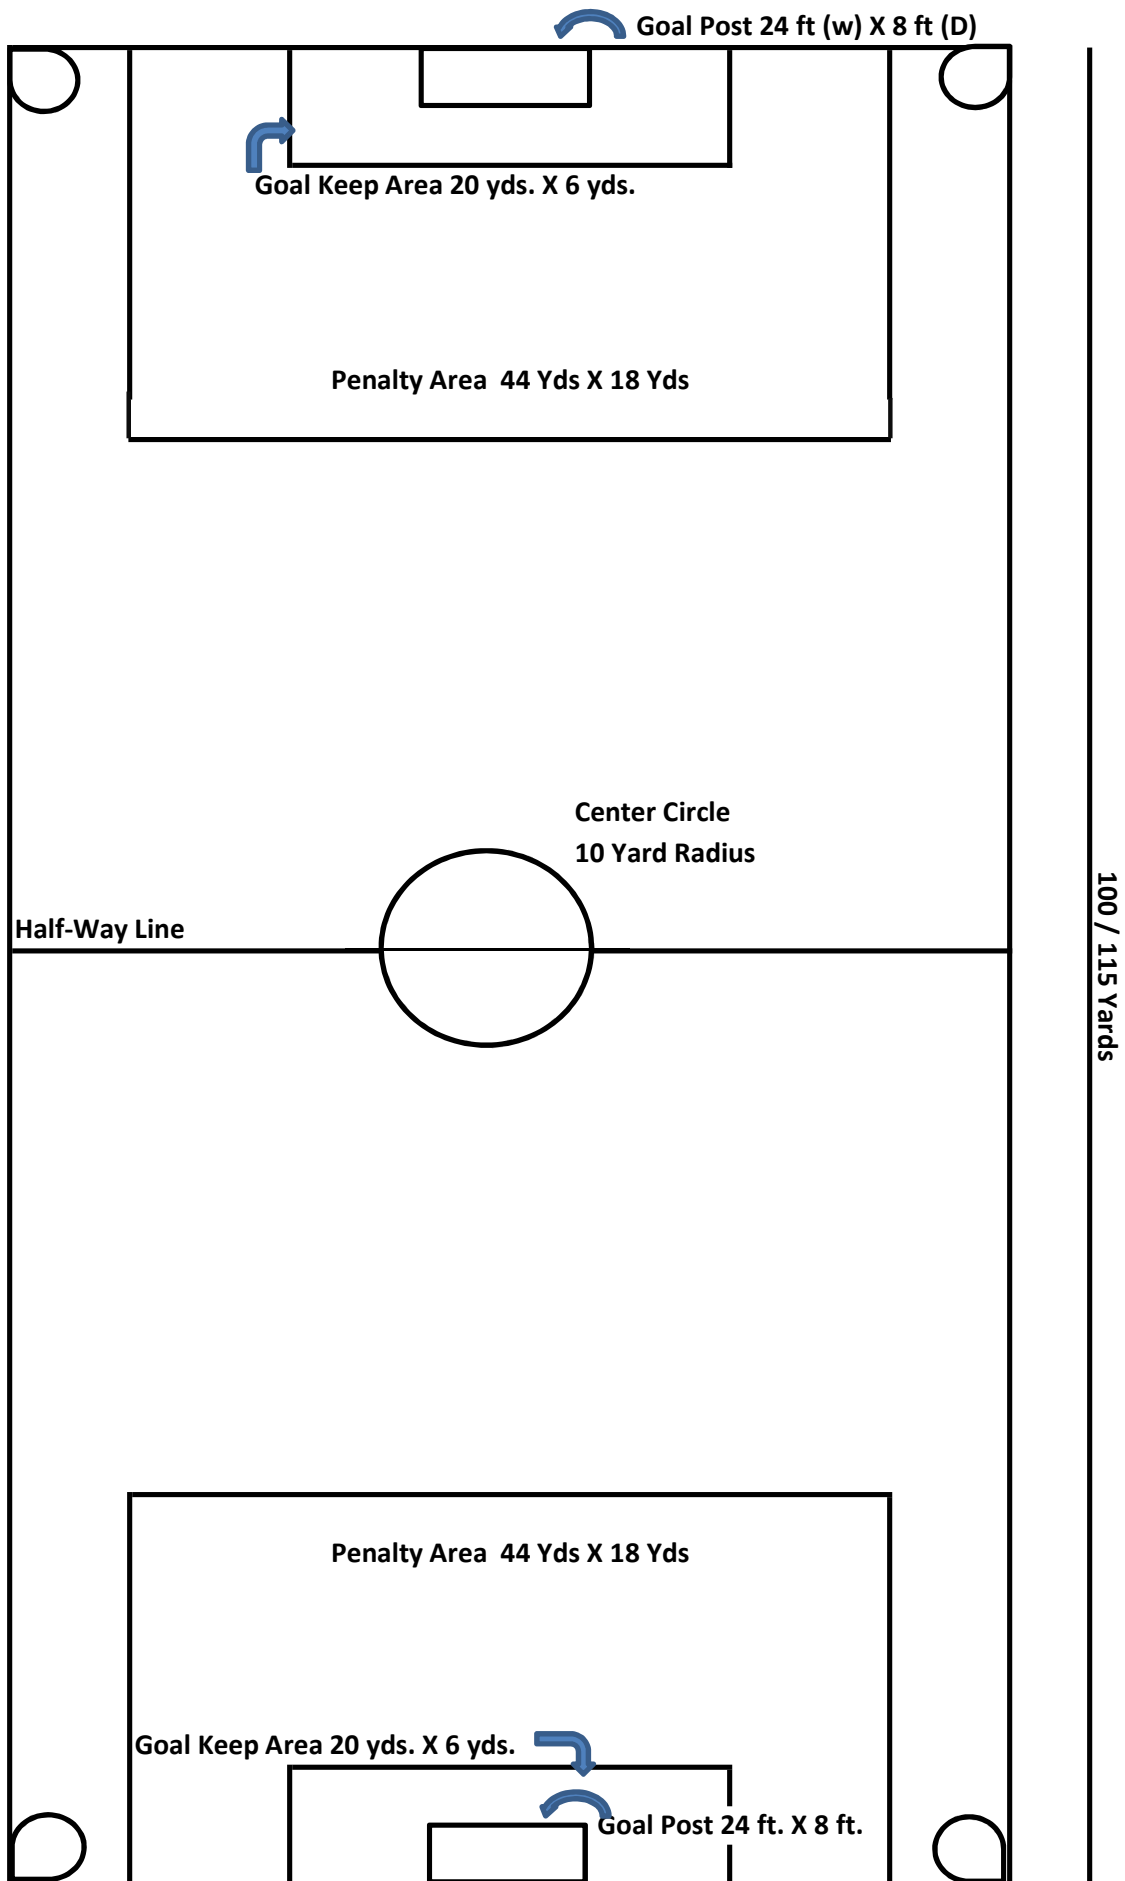

U13 thru U19 FIELD DIAGRAM

Width 50 Yards / 60 Yards

---

---